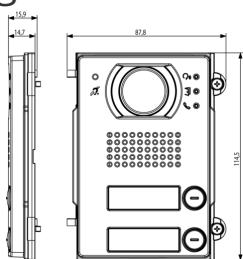

Product Status

3 - Active

Minimum order quantity

1 NR

Sheets, Manuals, Documentation

- [Multilanguage installer manual \(5769 kb\)](#)
- [Label printer module for entrance panels \(2191 kb\)](#)

Drawings

Space view

Backside view

3D View

Technical data

- **Class group:** Communication technique
- **Class:** Mounting element for indoor station door communication
- **Material:** Aluminium

- **Colour:** Grey
- **Height:** 114,50 mm
- **Depth:** 15,90 mm

Packaging

8 0 1 3 4 0 6 2 7 6 9 7 1

8 0 1 3 4 0 6 2 7 6 9 8 8

Code 8013406276971
Quantity 1 NR
Dim. 12.9x9.4x1.8 [cm]
Weight 238.6 [g]

Code 8013406276988
Quantity 5 NR
Dim. 13.3x10.2x10 [cm]
Weight 1,240.2 [g]