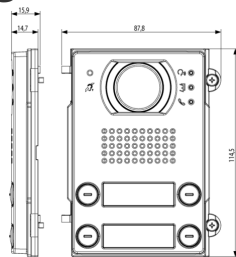

Product Status

3 - Active

Minimum order quantity

1 NR

Sheets, Manuals, Documentation

- [Multilanguage installer manual \(5769 kb\)](#)
- [Label printer module for entrance panels \(2191 kb\)](#)

Drawings

Space view

Backside view

3D View

Technical data

- **Class group:** Communication technique
- **Class:** Mounting element for indoor station door communication
- **Material:** Aluminium

- **Colour:** Grey
- **Height:** 114,50 mm
- **Depth:** 15,90 mm

Packaging

8 0 1 3 4 0 6 2 7 6 7 1 1

8 0 1 3 4 0 6 2 7 6 7 2 8

Code 8013406276711
Quantity 1 NR
Dim. 12x9.1x1.9 [cm]
Weight 235.8 [g]

Code 8013406276728
Quantity 5 NR
Dim. 13.3x10.2x10 [cm]
Weight 1,226 [g]