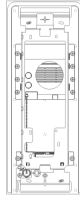

Audio: Plate Steely 2F+ audio 1-butt. steel

41501

ELVOX Door entry system / Video entry outdoor stations / Audio / Audio cover plates

Plate Steely 2F+ audio 1-butt. steel

Plate Steely 2F+ audio 1-butt. steel

Product Status

3 - Active

Minimum order quantity

1 NR

You may also be interested in

41582 - Adaptor Flat plate
2M stainless steel

Sheets, Manuals, Documentation

- [Multilanguage installer manual \(4444 kb\)](#)
- [Label printer module for entrance panels \(881 kb\)](#)

Drawings

Space view

Backside view

3D View

Technical data

- **Class group:** Communication technique
- **Class:** Mounting element for indoor station door communication
- **Material:** Stainless steel
- **Colour:** Silver
- **Height:** 299,50 mm
- **Depth:** 6,20 mm

Certifications

- 00. CE Marking - EU
- 43. UKCA mark - Great Britain
- 99. WEEE Directive ([download](#))

Packaging

Code 8013406309785
Quantity 1 NR
Dim. 12.4x34.2x6.6 [cm]
Weight 1,202.6 [g]

Legal

Vimar reserves the right to change at any time and without notice the characteristics of the products reported. Installation should be carried out by qualified staff in compliance with the current regulations regarding the installation of electrical equipment in the country where the products are installed. For the terms of use of the information on the product info sheet see [Conditions of Use](#).