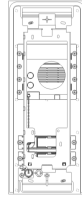

### Minimum order quantity

1 NR

You may also be interested in

[41582 - Adaptor Flat plate](#)  
[2M stainless steel](#)

## Drawings

Space view

Backside view

3D View

## Technical data

- **Class group:** Communication technique
- **Class:** Mounting element for indoor station door communication
- **Material:** Stainless steel
- **Colour:** Silver
- **Height:** 299,50 mm
- **Depth:** 6,20 mm

## Packaging

**Code** 8013406309792  
**Quantity** 1 NR  
**Dim.** 12.4x34.2x6.6 [cm]  
**Weight** 1,162.9 [g]