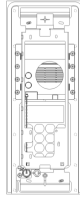

### Minimum order quantity

1 NR

You may also be interested in

41582 - Adaptor Flat plate  
2M stainless steel

## Drawings

Space view

Backside view

3D View

## Technical data

- **Class group:** Communication technique
- **Class:** Mounting element for indoor station door communication
- **Material:** Stainless steel
- **Colour:** Silver
- **Height:** 299,50 mm
- **Depth:** 4,20 mm

## Packaging

**Code** 8013406310101  
**Quantity** 1 NR  
**Dim.** 12.4x34.2x6.6 [cm]  
**Weight** 975.8 [g]