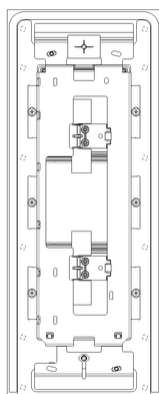

3 - Active

Minimum order quantity

1 NR

Sheets, Manuals, Documentation

- [Multilanguage installer manual \(4444 kb\)](#)

Drawings

Space view

Backside view

3D View

Certifications

- 00. CE Marking - EU
- 00. CE Marking - EU
- 99. WEEE Directive ([download](#))

Technical data

Class group: Communication technique
(components and systems)

Class: Mounting frame for door station

Material: Stainless steel

Colour: Silver

Mounting method: Other

Height: 299,50 mm

Depth: 4,20 mm

Packaging

8013406310125

Qtà 1 NR

Dim 12.4x34.2x6.6
[cm]

Weight 1,084.6 [g]

You may also be interested in

[41582 - Adaptor Flat
plate 2M stainless steel](#)

Legal

Vimar reserves the right to change at any time and without notice the characteristics of the products reported. Installation should be carried out by qualified staff in compliance with the current regulations regarding the installation of electrical equipment in the country where the products are installed. For the terms of use of the information on the product info sheet see [Conditions of Use](#).