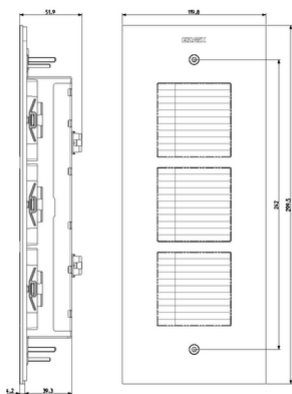

Drawings

Space view