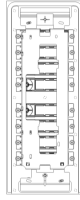

### Minimum order quantity

1 NR

You may also be interested in

[41582 - Adaptor Flat plate](#)  
[2M stainless steel](#)

## Drawings

Space view

Backside view

3D View

## Technical data

- **Class group:** Communication technique
- **Class:** Mounting element for indoor station door communication
- **Material:** Stainless steel
- **Colour:** Silver
- **Height:** 299,50 mm
- **Depth:** 6,20 mm

## Packaging

**Code** 8013406310132  
**Quantity** 1 NR  
**Dim.** 12.4x34.2x6.6 [cm]  
**Weight** 1,198.6 [g]