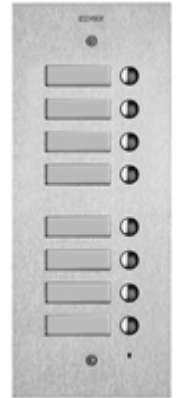

Shared A/V components: Add.plate Steely 2F+ 8-butt. steel

41543

ELVOX Door entry system / Video entry outdoor stations / Shared A/V components / Additional cover plates

Add.plate Steely 2F+ 8-butt. steel

Add.plate Steely 2F+ 8-butt. steel

Product Status

3 - Active

Minimum order quantity

1 NR

You may also be interested in

[41582 - Adaptor Flat plate](#)
[2M stainless steel](#)

Sheets, Manuals, Documentation

- [Multilanguage installer manual (4444 kb)](#)