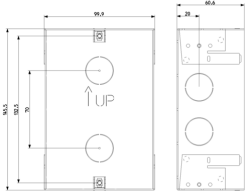

Product Status

3 - Active

Minimum order quantity

1 NR

You may also be interested in

41581 - Adaptor Flat plate
1M stainless steel

41595 - Steely plate
customizable stainless steel

41596 - Steely plate 4x4-
reader-hole stainless steel

41597 - Steely plate key
stainless steel

Sheets, Manuals, Documentation

- [Multilanguage installer manual \(3600 kb\)](#)
- [Label printer module for entrance panels \(879 kb\)](#)

Drawings

Space view

Backside view

3D View

Technical data

- **Class group:** Communication technique
- **Class:** Mounting element for indoor station door communication
- **Material:** Stainless steel

- **Colour:** Grey
- **Depth:** 60,60 mm

Packaging

Code 8013406311870
Quantity 1 NR
Dim. 14.8x10x6 [cm]
Weight 378 [g]

Code 8013406317353
Quantity 10 NR
Dim. 32x23.5x18 [cm]
Weight 4,580 [g]

Legal

Vimar reserves the right to change at any time and without notice the characteristics of the products reported. Installation should be carried out by qualified staff in compliance with the current regulations regarding the installation of electrical equipment in the country where the products are installed. For the terms of use of the information on the product info sheet see [Conditions of Use](#).