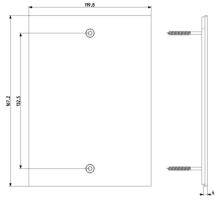

Customisable 1-module cover plate, Steely, stainless steel

Product Status

3 - Active

Minimum order quantity

1 NR

You may also be interested in

41591 - Flush-box for Flat
1M

41581 - Adaptor Flat plate
1M stainless steel

Sheets, Manuals, Documentation

- [Multilanguage installer manual \(4444 kb\)](#)
- [Label printer module for entrance panels \(881 kb\)](#)

Drawings

Space view

Backside view

3D View

Technical data

- **Class group:** Communication technique
- **Class:** Mounting element for indoor station door communication
- **Material:** Stainless steel

- **Colour:** Silver
- **Height:** 167,20 mm
- **Depth:** 4,00 mm

Packaging

Code 8013406311887
Quantity 1 NR
Dim. 34.5x12.2x6.6 [cm]
Weight 1,200.4 [g]

Legal

Vimar reserves the right to change at any time and without notice the characteristics of the products reported. Installation should be carried out by qualified staff in compliance with the current regulations regarding the installation of electrical equipment in the country where the products are installed. For the terms of use of the information on the product info sheet see [Conditions of Use](#).