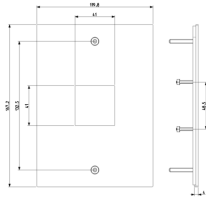

1-module cover plate with 40 x 40 mm hole, Steely, stainless steel

Product Status

3 - Active

Minimum order quantity

1 NR

You may also be interested in

41591 - Flush-box for Flat
1M

41581 - Adaptor Flat plate
1M stainless steel

Sheets, Manuals, Documentation

- [Multilanguage installer manual \(4444 kb\)](#)
- [Label printer module for entrance panels \(881 kb\)](#)

Drawings

Space view

Backside view

3D View

Technical data

- **Class group:** Communication technique
- **Class:** Mounting element for indoor station door communication
- **Material:** Stainless steel

- **Colour:** Silver
- **Height:** 167,20 mm
- **Depth:** 4,00 mm

Packaging

Code 8013406311894
Quantity 1 NR
Dim. 34.2x12.2x6.6 [cm]
Weight 1,200.4 [g]

Legal

Vimar reserves the right to change at any time and without notice the characteristics of the products reported. Installation should be carried out by qualified staff in compliance with the current regulations regarding the installation of electrical equipment in the country where the products are installed. For the terms of use of the information on the product info sheet see [Conditions of Use](#).