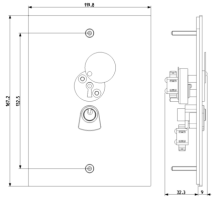

Product Status

2 - Will be discontinued

Minimum order quantity

1 NR

You may also be interested in

41591 - Flush-box for Flat
1M

41581 - Adaptor Flat plate
1M stainless steel

Sheets, Manuals, Documentation

- [Multilanguage installer manual \(4444 kb\)](#)
- [Label printer module for entrance panels \(881 kb\)](#)

Drawings

Space view

Backside view

3D View

Technical data

- **Class group:** Communication technique
- **Class:** Mounting element for indoor station door communication
- **Material:** Stainless steel
- **Colour:** Silver
- **With connection block:** No
- **Height:** 167,20 mm
- **Width:** 120,00 mm
- **Depth:** 9,00 mm

Packaging

Code 8013406311900
Quantity 1 NR
Dim. 34.2x12.2x6.6 [cm]
Weight 1,200.4 [g]

Legal

Vimar reserves the right to change at any time and without notice the characteristics of the products reported. Installation should be carried out by qualified staff in compliance with the current regulations regarding the installation of electrical equipment in the country where the products are installed. For the terms of use of the information on the product info sheet see [Conditions of Use](#).