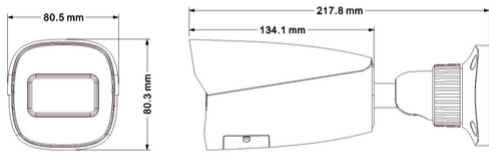

Drawings

Space view