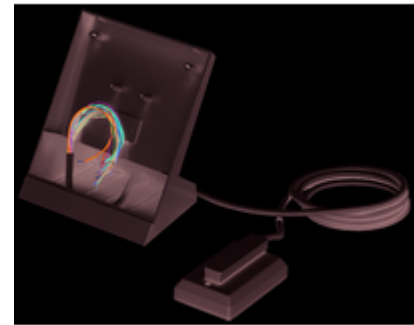

Video: Desk base for pow.supp.unit 230V, white

661F

ELVOX Door entry system / 2F/2F+ video door entry system / Video / Video indoor stations access.

Desk base for pow.supp.unit 230V, white

Desktop base for monitor with built-in power supply unit used when several monitors are connected in parallel with simultaneous activation or on very long connection lines with excessive voltage drops, power supply 230 V~, supplied with 2 m of 13-conductor cable + 1 coaxial with socket and removable plug, white

Product Status

2 - Will be discontinued

Minimum order quantity

1 NR

Sheets, Manuals, Documentation

- [Multilanguage installer manual \(863 kb\)](#)

Technical data

- **Class group:** Communication technique
- **Class:** Accessories/spare parts for door communication
- **Suitable for:** Indoor station
- **Mounting method:** Desktop device
- **Material:** Plastic
- **Colour:** White