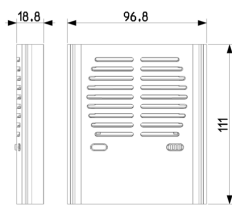

Product Status

3 - Active

Minimum order quantity

1 NR

Sheets, Manuals, Documentation

- [Multilanguage instructions sheet \(289 kb\)](#)

Drawings

Space view

Backside view

3D View

Technical data

- **Class group:** Communication technique
- **Class:** Functional module for door communication
- **Model:** Speak/ring
- **Installation technique:** Other
- **Depth:** 18,80 mm
- **Number of call buttons:** 0
- **With day/night function:** No
- **Zoom, pan/tilt function:** No
- **Manual adjustable camera:** No
- **Hearing aid compatible:** No
- **Colour:** Grey

Certifications

- 00. CE Marking - EU
- 43. UKCA mark - Great Britain
- 99. WEEE Directive ([download](#))

Packaging

Code 8013406139979
Quantity 1 NR
Dim. 11.5x10x4.7 [cm]
Weight 101 [g]

Code 8013406225580
Quantity 8 NR
Dim. 23.5x20x10.8 [cm]
Weight 980 [g]

Code 8007352683839
Quantity 40 NR
Dim. 56.5x25x21.5 [cm]
Weight 3,700 [g]

Code 8013406297235
Quantity 160 NR
Dim. 56x49x42 [cm]
Weight 20,995 [g]

Legal

Vimar reserves the right to change at any time and without notice the characteristics of the products reported. Installation should be carried out by qualified staff in compliance with the current regulations regarding the installation of electrical equipment in the country where the products are installed. For the terms of use of the information on the product info sheet see [Conditions of Use](#).