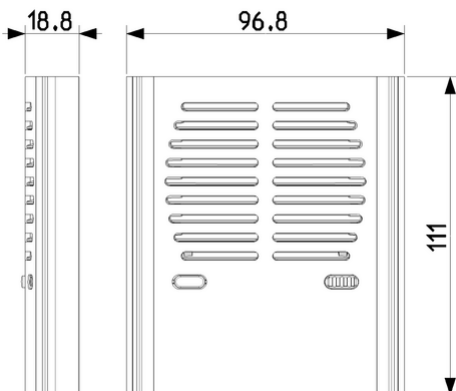

## Drawings

Space view

Backside view

3D View

**Weight** 980 [g]

8007352683839

**Qtà** 40 NR

**Dim** 56.5x25x21.5  
[cm]

**Weight** 3,700 [g]