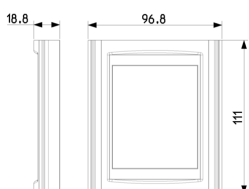

Product Status

3 - Active

Minimum order quantity

1 NR

Sheets, Manuals, Documentation

- [Multilanguage installer manual \(833 kb\)](#)

Drawings

Space view

Backside view

3D View

Technical data

- **Class group:** Communication technique
- **Class:** Accessories/spare parts for door communication
- **Suitable for:** Outdoor station
- **Mounting method:** Flush-mounted
- **Material:** Other
- **Colour:** Grey

Certifications

- 00. CE Marking - EU
- 43. UKCA mark - Great Britain
- 99. WEEE Directive ([download](#))

Packaging

Code 8013406182401
Quantity 1 NR
Dim. 11.5x10x4.7 [cm]
Weight 133 [g]

Code 8013406225672
Quantity 8 NR
Dim. 23.8x20x11 [cm]
Weight 1,200 [g]

Code 8013406300751
Quantity 40 NR
Dim. 56.5x25x21.5 [cm]
Weight 6,420 [g]

Legal

Vimar reserves the right to change at any time and without notice the characteristics of the products reported. Installation should be carried out by qualified staff in compliance with the current regulations regarding the installation of electrical equipment in the country where the products are installed. For the terms of use of the information on the product info sheet see [Conditions of Use](#).