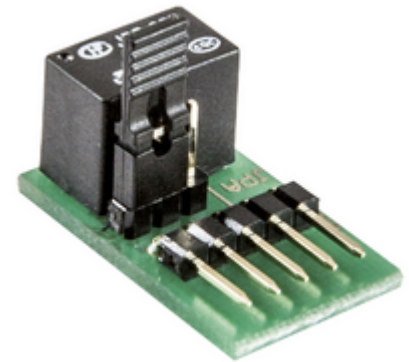

Accessories: Additional channel receiver ECRU.W

ECRU.W.CA

Safety / ELVOX Automations / Accessories / Universal

Additional channel receiver ECRU.W

Additional channel for ECRU.W receiver. Increases number of receiver channels to 4

Product Status

2 - Will be discontinued

Minimum order quantity

1 NR

Technical data

- **Class group:** Gate operators, pumps and ventilators
- **Class:** Accessories/spare parts for gate-/roller-blind drive
- **Type of accessory/spare part:** Other

- **Accessory:** Yes
- **Spare part:** No
- **Colour:** Other

Certifications

- 00. CE Marking - EU
- 37. Marking - Morocco
- 43. UKCA mark - Great Britain
- 99. WEEE Directive ([download](#))

Packaging

Code 8013406293237
Quantity 1 NR
Dim. 6,5x13x2 [cm]
Weight 50 [g]