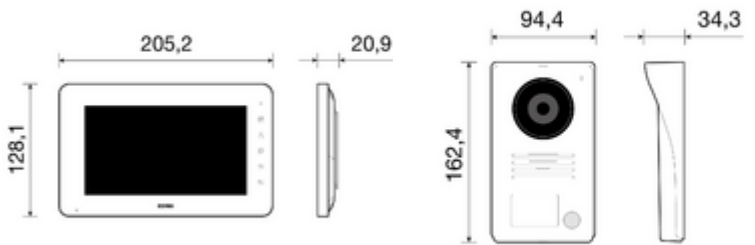

Product Status

3 - Active

Minimum order quantity

1 NR

You may also be interested in

46CAM.136B.8 - Bullet IR
AHD cam1080p 3,6mm lens
CVBS

Sheets, Manuals, Documentation

- [Multilanguage User Manual \(17837 kb\)](#)

Gallery

Technical data

- **Class group:** Communication technique
- **Class:** Door station set
- **With video:** Yes
- **Number of indoor stations:** 1
- **Number of outdoor stations:** 1
- **Installation technique:** 2-wire
- **Mounting method indoor station:** Surface mounted
- **Colour indoor station:** White
- **Mounting method outdoor station:** Surface mounted
- **Material outdoor station:** Aluminium
- **Colour outdoor station:** Grey
- **Expandable to max. number of indoor stations:** 2
- **Expandable to max. number of outdoor stations:** 2
- **Picture system:** PAL
- **Can be connected to smartphone:** No
- **Internal communication:** Yes
- **Hands free:** Yes
- **With day/night function:** No
- **Zoom, pan/tilt function:** No
- **With memory function:** No
- **Screen diagonal:** 177,80 mm
- **Screen diagonal (inch):** 7.0
- **Manual adjustable camera:** No
- **Hearing aid compatible:** Yes

Certifications

- 00. CE Marking - EU
- 19. NOM - Mexico
- 35. RCM - Australia
- 37. Marking - Morocco
- 92. RoHS UAE
- 99. WEEE Directive ([download](#))

Packaging

8 0 1 3 4 0 6 3 0 6 2 4 1

Code 8013406306241
Quantity 1 NR
Dim. 26.5x10.8x20 [cm]
Weight 1,403.5 [g]

8 0 1 3 4 0 6 3 0 7 2 4 8

Code 8013406307248
Quantity 4 NR
Dim. 45.5x28.3x23.2 [cm]
Weight 6,040 [g]

Legal

Vimar reserves the right to change at any time and without notice the characteristics of the products reported. Installation should be carried out by qualified staff in compliance with the current regulations regarding the installation of electrical equipment in the country where the products are installed. For the terms of use of the information on the product info sheet see [Conditions of Use](#).