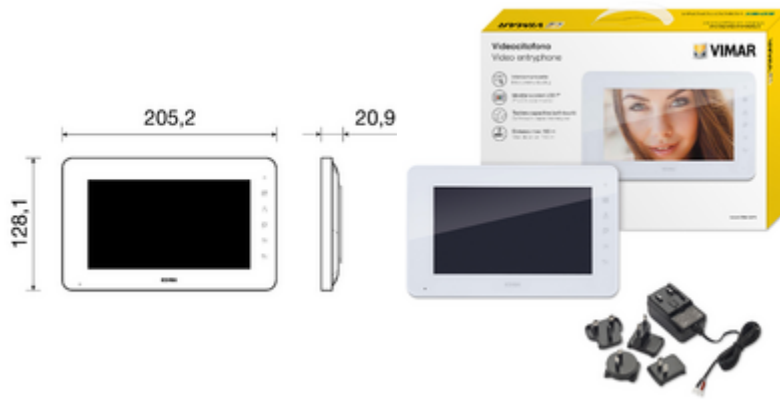

- 7" monitor with power supply unit; can be teamed with video entryphone kits K40910, K40911, K40915 or K40916
- Expandable: up to 3 monitors can be associated with each call push button
- Multiple languages (Italian, English, French, German, Spanish, Portuguese, Greek, Dutch)
- Intercom function between indoor stations (of the same family)
- Ringtone volume and volume for communicating, brightness, colour and contrast are adjustable. Possibility of choosing between 6 melodies available for selection. 'Mute' function
- Polished and shiny dirt-proof surfaces

Product Status

3 - Active

Minimum order quantity

1 NR

Sheets, Manuals, Documentation

- [Scheda monitor 7in \(387 kb\)](#)
- [Multilanguage User Manual \(17576 kb\)](#)

Gallery

Technical data

Packaging

8 013406 306265

Code 8013406306265
Quantity 1 NR
Dim. 27.5x6.2x19 [cm]
Weight 779.5 [g]

8 013406 307064

Code 8013406307064
Quantity 8 NR
Dim. 56.4x28.8x23 [cm]
Weight 6,920 [g]

Legal

Vimar reserves the right to change at any time and without notice the characteristics of the products reported. Installation should be carried out by qualified staff in compliance with the current regulations regarding the installation of electrical equipment in the country where the products are installed. For the terms of use of the information on the product info sheet see [Conditions of Use](#).