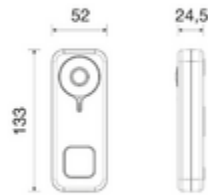

Gallery

Technical data

- **Class group:** Communication technique
- **Class:** Door station set
- **With video:** Yes
- **Number of indoor stations:** 0
- **Number of outdoor stations:** 1
- **Number of call buttons:** 1
- **Installation technique:** Other
- **Mounting method indoor station:** Other
- **Colour indoor station:** Silver
- **Mounting method outdoor station:** Surface mounted
- **Material outdoor station:** Aluminium
- **Colour outdoor station:** Grey
- **Expandable to max. number of indoor stations:** 0
- **Expandable to max. number of outdoor stations:** 1
- **Picture system:** Other
- **Property picture system:** Colour
- **Can be connected to smartphone:** Yes
- **Internal communication:** No
- **Hands free:** Yes
- **With day/night function:** Yes
- **Opening angle camera:** 160
- **Zoom, pan/tilt function:** No
- **With memory function:** Yes
- **Screen diagonal:** 0,00 mm
- **Screen diagonal (inch):** 0
- **Manual adjustable camera:** No
- **Label space/information surface:** Yes
- **Hearing aid compatible:** No
- **Suitable for disabled persons:** No
- **Compatible with Apple HomeKit:** No
- **Compatible with Google Assistant:** No
- **Compatible with Amazon Alexa:** Yes
- **IFTTT support available:** No

Code 8007352708563
Quantity 1 NR
Dim. 15.5x11.3x9 [cm]
Weight 453 [g]

Legal

Vimar reserves the right to change at any time and without notice the characteristics of the products reported. Installation should be carried out by qualified staff in compliance with the current regulations regarding the installation of electrical equipment in the country where the products are installed. For the terms of use of the information on the product info sheet see [Conditions of Use](#).