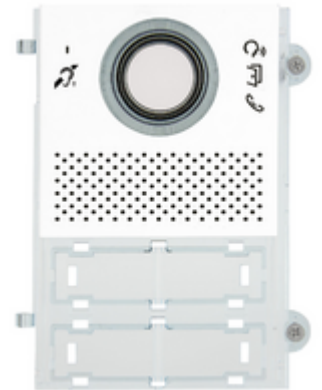

Video: Pixel teleloop A/V front module white

R41104.03

ELVOX Door entry system / Video entry outdoor stations / Video / Front covers

Pixel teleloop A/V front module white

Spare audio/video front panel module, Pixel, for Due Fili Plus audio/video electronic units 41004, with hearing aid function and teleloop symbol, white

Product Status

3 - Active

Minimum order quantity

1 NR

Technical data

- **Class group:** Communication technique
- **Class:** Mounting element for indoor station door communication

- **Material:** Aluminium
- **Colour:** White