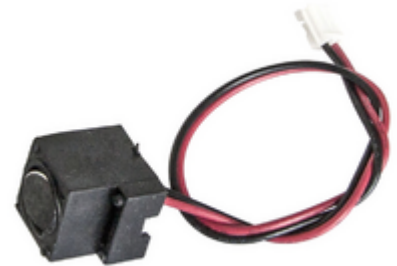

Shared A/V components: Microphone for cameras 68TU,68TC

R686

ELVOX Door entry system / Video entry system spare parts / Shared A/V components / Other A/V

Microphone for cameras 68TU,68TC

Microphone for cameras 68TU,68TC

Product Status

3 - Active

Minimum order quantity

1 NR

Technical data

- **Class group:** Communication technique
- **Class:** Additional device for door communication
- **Function:** Signalling

- **Installation technique:** Bus system
- **Material:** Other