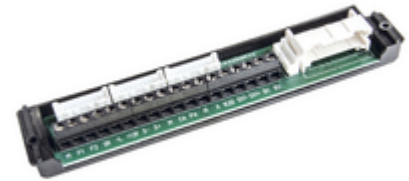

Shared A/V components: Terminal bar for 13C5

R762

ELVOX Door entry system / Video entry system spare parts / Shared A/V components / Other A/V

Terminal bar for 13C5

Terminal bar for 13C5

Product Status

2 - Will be discontinued

Minimum order quantity

1 NR

Technical data

- **Class group:** Communication technique
- **Class:** Additional device for door communication
- **Function:** Controlling
- **Installation technique:** Bus system
- **Material:** Other