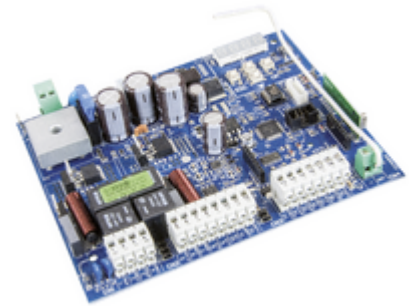

Spare parts: EKKO/HIDDY display control card 24V

RS08

Safety / ELVOX Automations / Spare parts / Hinged

EKKO/HIDDY display control card 24V

Electronic control card with built-in display and 433 MHz radio receiver for 24 V swing automation systems for EKKO and HIDDY operator