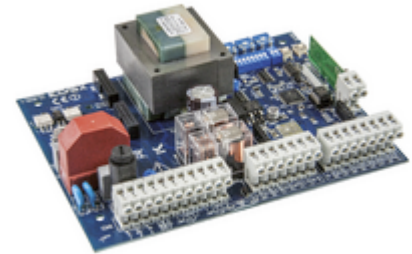

Spare parts: EKKO/HIDDY operator control card 230V

RS11

Safety / ELVOX Automations / Spare parts / Hinged

EKKO/HIDDY operator control card 230V

Dip switch and trimmer electronic control card with built-in 433 MHz radio receiver for 230 V~ swing automation systems for EKKO and HIDDY operators