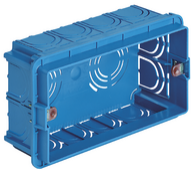

You may also be interested in

V71304 - Flush mounting box 4M light blue