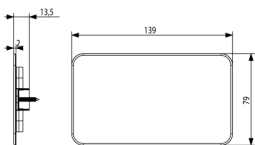

## Drawings

Space view

Backside view

3D View

## Technical data

- **Class group:** Connection material (electrotechnical)
- **Class:** Cover for box/housing for built-in mounting in the wall/ceiling
- **Diameter:** 0 mm
- **Length:** 79,00 mm
- **For box-/housing length:** 59,00 mm
- **Width:** 139,00 mm
- **For box-/housing width:** 121 mm
- **Depth:** 2,00 mm
- **Shape:** Rectangular
- **Type of fastening:** Cover for mounting with screws
- **Model:** Blind cover
- **Material:** Plastic
- **Halogen free:** Yes
- **Colour:** White
- **With screws:** Yes
- **Sealable:** No

## Packaging

**Code** 8007352583702  
**Quantity** 1 NR  
**Dim.** 14x8x1 [cm]  
**Weight** 34.4 [g]

**Code** 8007352584181  
**Quantity** 20 NR  
**Dim.** 28.4x18.4x11.6 [cm]  
**Weight** 813.8 [g]