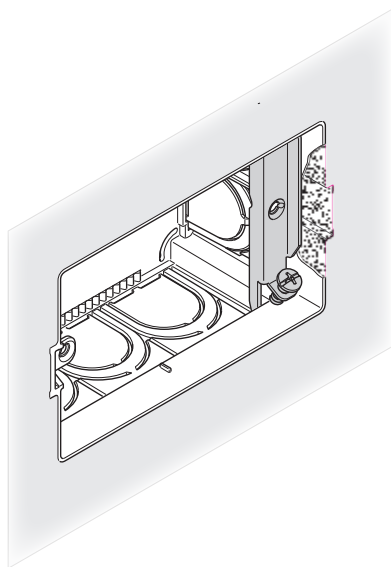

Spare claws for the mounting frame fixing slot for 3- and 4-module flush mounting connector block boxes on masonry in the event of breakage after installation.

**INSTALLATION**

**EXAMPLE OF USE**

Mounting box with one side damaged

Mounting box with broken fin

Mounting box with disconnected fin