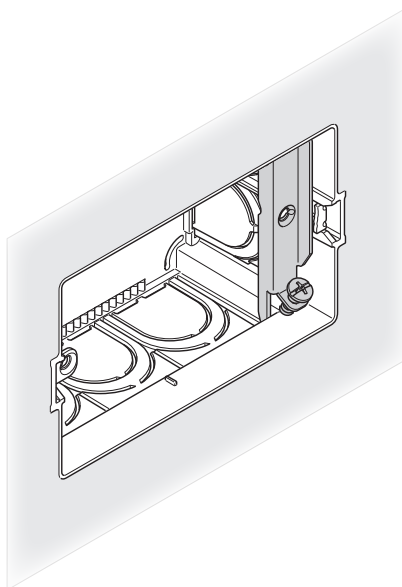

Spare claws for the mounting frame fixing slot for 3- and 4-module flush mounting connector block boxes on masonry in the event of breakage after installation.

**INSTALLATION**

**EXAMPLE OF USE**

Mounting box with one side damaged

Mounting box with broken fin

Mounting box with disconnected fin