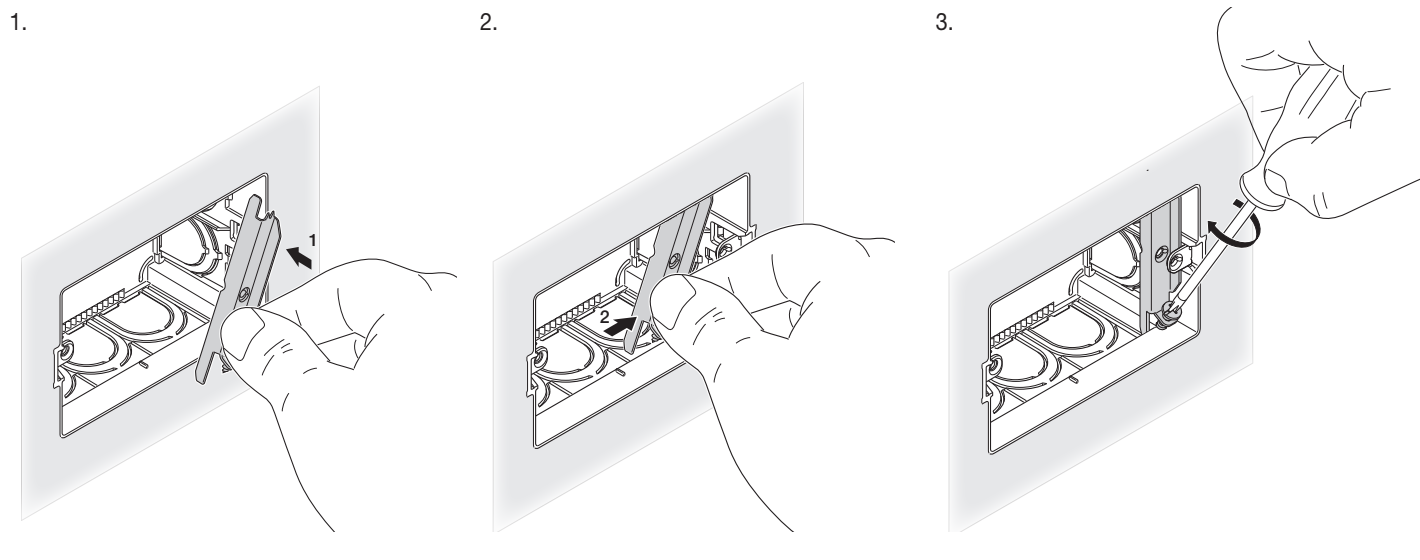

Spare claws for the mounting frame fixing slot for 3- and 4-module flush mounting connector block boxes on masonry in the event of breakage after installation.

**INSTALLATION**

**EXAMPLE OF USE**

Mounting box with one side damaged

Mounting box with broken fin

Mounting box with disconnected fin