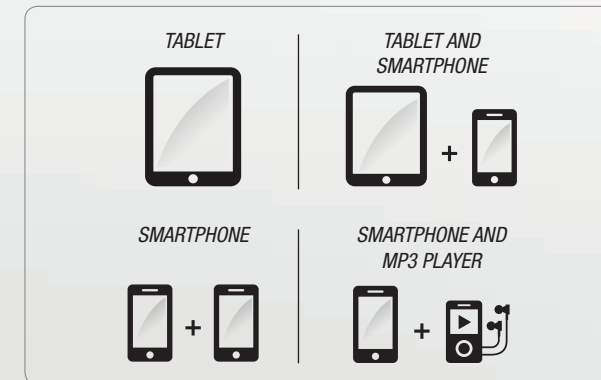

2-MODULE USB SOCKET OUTLET

- 2,1 A: **the most powerful flush mounting 2-module USB socket outlet;**
- **2 USB outputs to charge multiple devices simultaneously;** it enables charging a single 2,1 A device or two devices simultaneously with a maximum total power of 2,1 A;
- **ideal for tablets:** it charges the main devices fully in less than 6 h.
- One of the two outputs is identified as **High Power** and enables charging the most powerful devices at full speed (such as 10" tablets).

How to harness the power of USB socket outlets:

1 module

2 modules

Maximum practicality with an eye to style.

Thanks to their colours, the new flush mounting USB socket outlets fit in seamlessly with the cover plates of the Eikon, Arké and Plana series. Their styling is in perfect balance with simplicity and attention to detail.