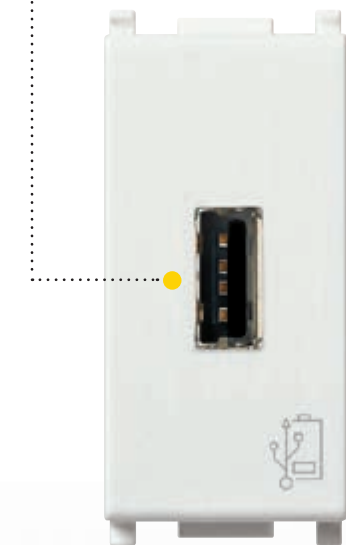

EIKON

ARKÉ

PLANA

New flush mounting USB socket outlets. Fill up with energy.

Excellent performance, great versatility.

An intelligent, practical and functional home is able to provide concrete answers to daily needs. The **new flush mounting USB socket outlets** stem from these foundations to simplify everyday life: they enable fast charging for portable electronic devices such as smartphones, tablets, MP3 players, GPS navigators and, thanks to the high stability of the output power, they permit safe charging and proper functioning of the device while charging. Their practicality and installation versatility are a valid alternative to the traditional battery charger.

2-MODULE USB SOCKET OUTLET

- 2,1 A: **the most powerful flush mounting 2-module USB socket outlet;**
- **2 USB outputs to charge multiple devices simultaneously;** it enables charging a single 2,1 A device or two devices simultaneously with a maximum total power of 2,1 A;
- **ideal for tablets:** it charges the main devices fully in less than 6 h.
- One of the two outputs is identified as **High Power** and enables charging the most powerful devices at full speed (such as 10" tablets).