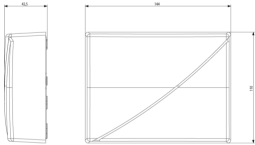

9 - Discontinued