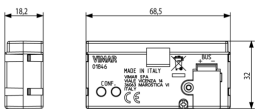

9 - Discontinued

- [Multilanguage instructions sheet (249 kb)](#)
- [By-me automation-fw Compatibility (206 kb)](#)