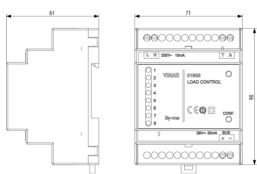

9 - Discontinued

- [FI - Foglio istruzioni ZIS_49400310A0 (1084 kb)](#)
- [By-me automation-fw Compatibility (206 kb)](#)