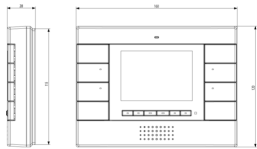

9 - Discontinued

- [Sound System technical catalogue - IT (32460 kb)](#)
- [FI - Foglio istruzioni ZIS_907.1950A0 (270 kb)](#)
- [MU - Manuale utente ZIS_01950-01960U (18458 kb)](#)
- [By-me automation-fw Compatibility (206 kb)](#)
- [By-me burglar alam-fw Compatibility (99 kb)](#)