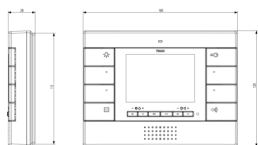

9 - Discontinued

- [Sound System technical catalogue - IT (32460 kb)](#)
- [FI - Foglio istruzioni ZIS_907.1956A1 (283 kb)](#)