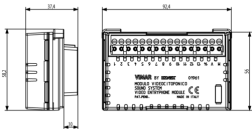

7 - Out of catalogue

- [SI - Schemi Installativi ZIS_907.1961B0 (833 kb)](#)

3D