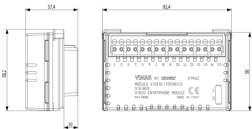

Shared components: DigiBus video door entry module

01962

Smart systems&products / By-me Plus / Shared components / Non-modular components

DigiBus video door entry module

Elvox DigiBus video door entry module for 21550, 20550, 14550 monitor

7 - Out of catalogue

- [SI - Schemi Installativi ZIS_907.1962B0 \(698 kb\)](#)

3D