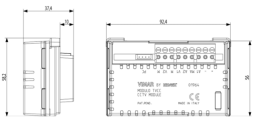

Shared components: CCTV module

01964

Smart systems&products / By-me Plus / Shared components / Non-modular components

CCTV module

CCTV module for 20550, 14550 monitor

9 - Discontinued

- [SI - Schemi Installativi ZIS_90701964B0 \(318 kb\)](#)