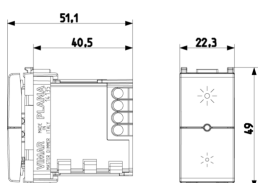

9 - Discontinued

- [FI - Foglio istruzioni ZIS_49400508C0 (2267 kb)](#)

- [New universal dimmers](#)