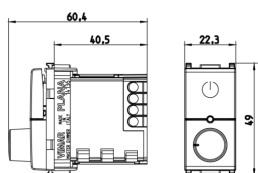

9 - Discontinued

• [FI - Foglio istruzioni ZIS_49400568C0 (1724 kb)](#)

• [New universal dimmers](#)