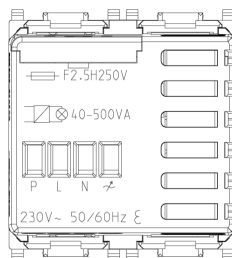

13 - Out-of-date

- [FI - Foglio istruzioni ZIS_49400275A0 (1947 kb)](#)