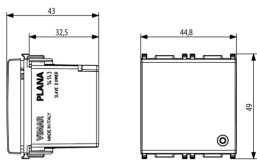

13 - Out-of-date

- [FI - Foglio istruzioni ZIS_49400275A0 (1947 kb)](#)