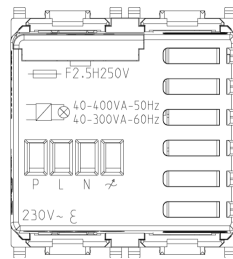

13 - Out-of-date

- [FI - Foglio istruzioni ZIS_49400274A0 (1949 kb)](#)