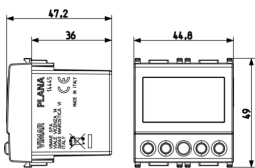

9 - Discontinued

- [Multilanguage installer manual (1269 kb)](#)

3D