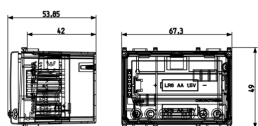

9 - Discontinued

- [Multilanguage installer manual \(2706 kb\)](#)

3D