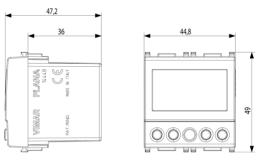

9 - Discontinued

- [Multilanguage installer manual (1513 kb)](#)

3D