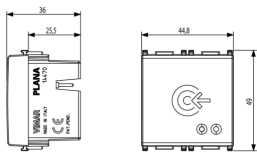

- [Installer manual (4263 kb)](#)
- [By-me burglar alam-fw Compatibility (99 kb)](#)