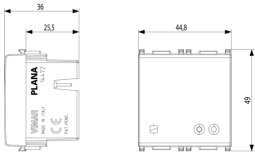

- [Multilanguage installer manual (29956 kb)](#)