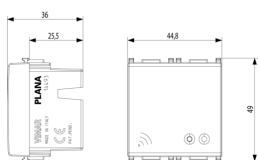

- [MI - Manuale installatore ZIS_49400093B0 (2159 kb)](#)
- [By-me burglar alam-fw Compatibility (99 kb)](#)