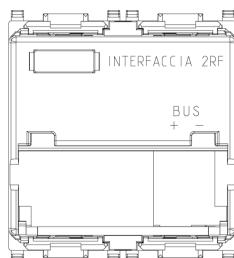

- [MI - Manuale installatore ZIS_49400093B0 (2159 kb)](#)
- [By-me burglar alam-fw Compatibility (99 kb)](#)