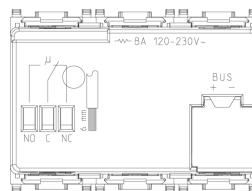

9 - Discontinued

- [Multilanguage instructions sheet (582 kb)](#)
- [By-me automation-fw Compatibility (206 kb)](#)