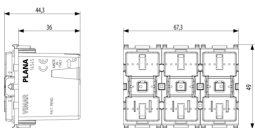

9 - Discontinued

- [Multilanguage instructions sheet (582 kb)](#)
- [By-me automation-fw Compatibility (206 kb)](#)