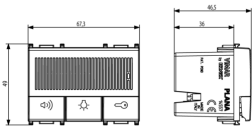

- [Multilanguage installer manual (6062 kb)](#)