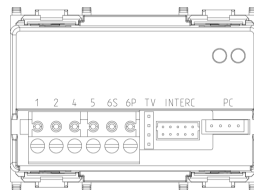

## PLANA: Due Fili speakerphone Silver

**14557.SL**

Smart systems&products / By-me Plus / PLANA / Devices

### Due Fili speakerphone Silver

Speakerphone for Due Fili system with door opening and stair lights switching on functions, Silver - 3 modules

13 - Out-of-date

- [Multilanguage installer manual \(6062 kb\)](#)