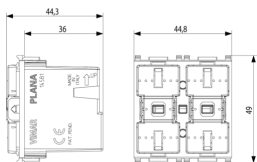

2 - Product in elimination

- [Sound System technical catalogue - IT (32460 kb)](#)
- [FI - Foglio istruzioni ZIS_49400328C0 (628 kb)](#)
- [By-me automation-fw Compatibility (206 kb)](#)

3D