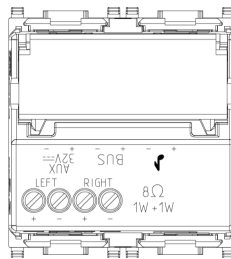

2 - Product in elimination

- [Sound System technical catalogue - IT (32460 kb)](#)
- [FI - Foglio istruzioni ZIS_49400328C0 (628 kb)](#)
- [By-me automation-fw Compatibility (206 kb)](#)

3D