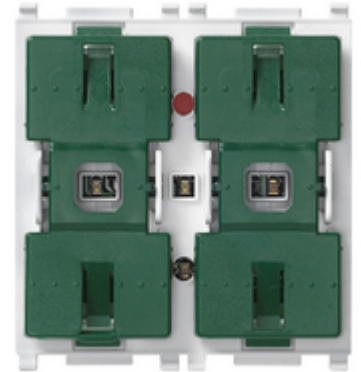

PLANA: Two rocker buttons+amplifier 1+1W

14581

Smart systems&products / By-me Plus / PLANA / Devices

Two rocker buttons+amplifier 1+1W

Two rocker push buttons and 8 ohm 1 + 1 W amplifier, incorporated line terminator, to be completed with 1 or 2 module interchangeable buttons - 2 modules