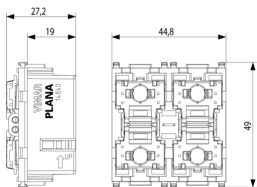

- [Multilanguage instructions sheet (873 kb)](#)
- [Manuale installatore (850 kb)](#)
- [DB_CommandoSupervisione_KNX_REL-01.17_20230117.zip](#)